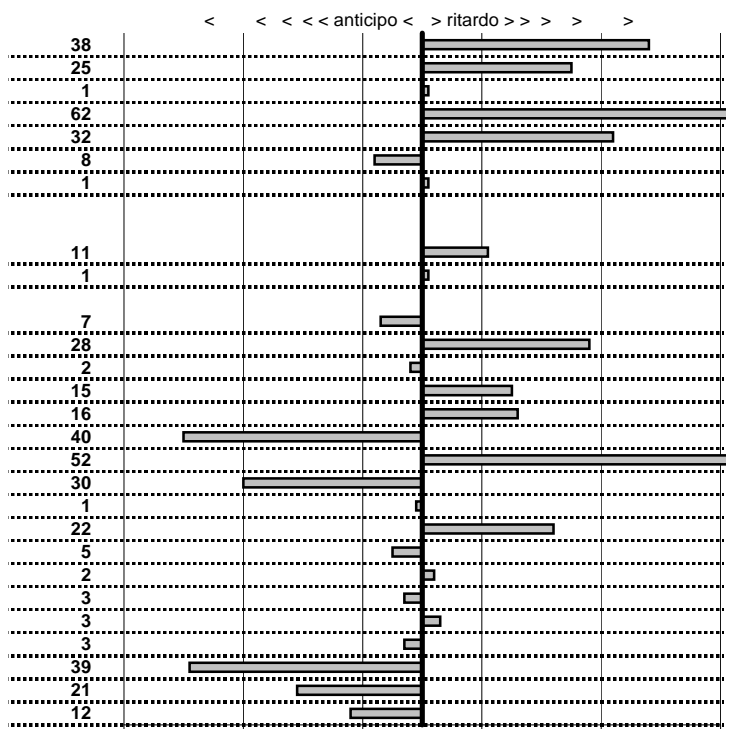

PC50-CAMPO STELLA	0:00:07,00	19:49:43,46	19:49:50,57	0:00:07,11
PC51-VALLOLINA Discr	0:09:16,00	19:49:50,57	19:59:06,58	0:09:16,01

PC53-VALLOLINA Discr	0:00:09,00	19:59:15,59	19:59:24,52	0:00:08,93
PC54-VALLOLINA Discr	0:00:06,00	19:59:24,52	19:59:30,80	0:00:06,28
PC55-CORSO SAN GIL	0:02:30,00	19:59:30,80	20:02:00,78	0:02:29,98
PC56-CORSO SAN GIL	0:00:10,00	20:02:00,78	20:02:10,93	0:00:10,15
PC57-CORSO SAN GIL	0:00:09,00	20:02:10,93	20:02:20,09	0:00:09,16
PC58-CORSO SAN GIL	0:00:08,00	20:02:20,09	20:02:27,69	0:00:07,60
PC59-CORSO SAN GIL	0:00:08,00	10:18:38,62	10:18:47,14	0:00:08,52
PC60-CORSO SAN GIL	0:00:09,00	10:18:47,14	10:18:55,84	0:00:08,70
PC61-CORSO SAN GIL	0:00:10,00	10:18:55,84	10:19:05,83	0:00:09,99
PC62-VALLOLINA Salit:	0:03:08,00	10:19:05,83	10:22:14,05	0:03:08,22
PC63-VALLOLINA Salit:	0:00:05,00	10:22:14,05	10:22:19,00	0:00:04,95
PC64-VALLOLINA Salit:	0:00:06,00	10:22:19,00	10:22:25,02	0:00:06,02
PC65-VALLOLINA Salit:	0:00:07,00	10:22:25,02	10:22:31,99	0:00:06,97
PC66-CAMPO STELLA	0:09:48,00	10:22:31,99	10:32:20,02	0:09:48,03
PC67-CAMPO STELLA	0:00:08,00	10:32:20,02	10:32:27,99	0:00:07,97
PC68-CAMPO STELLA	0:00:05,00	10:32:27,99	10:32:32,60	0:00:04,61
PC69-CAMPO STELLA	0:00:06,00	10:32:32,60	10:32:38,39	0:00:05,79
PC70-VALLOLINA Discr	0:09:16,00	10:32:38,39	10:41:54,27	0:09:15,88