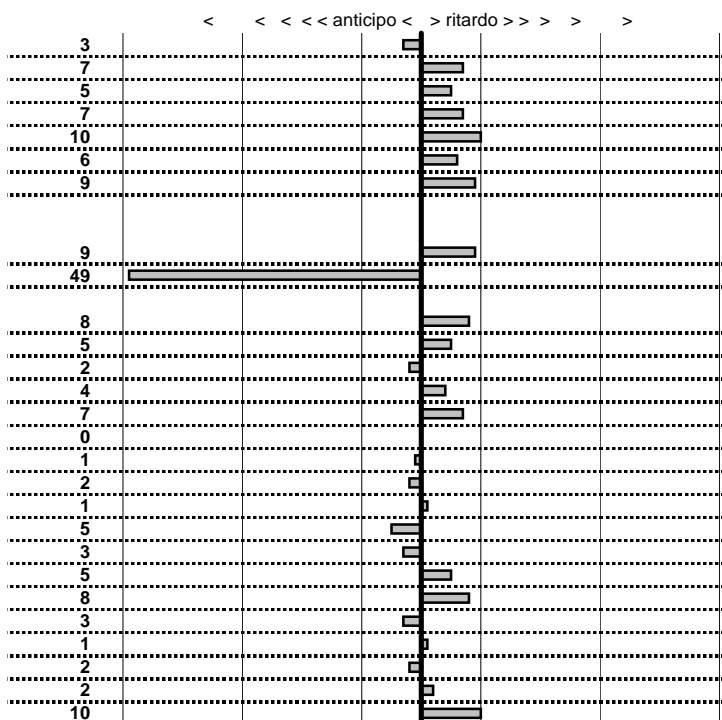

PC50-CAMPO STELLA	0:00:07,00	19:48:42,65	19:48:49,74	0:00:07,09
PC51-VALLOLINA Discr	0:09:16,00	19:48:49,74	19:58:05,25	0:09:15,51

PC53-VALLOLINA Discr	0:00:09,00	19:58:14,29	19:58:23,37	0:00:09,08
PC54-VALLOLINA Discr	0:00:06,00	19:58:23,37	19:58:29,42	0:00:06,05
PC55-CORSO SAN GIL	0:02:30,00	19:58:29,42	20:00:59,40	0:02:29,98
PC56-CORSO SAN GIL	0:00:10,00	20:00:59,40	20:01:09,44	0:00:10,04
PC57-CORSO SAN GIL	0:00:09,00	20:01:09,44	20:01:18,51	0:00:09,07
PC58-CORSO SAN GIL	0:00:08,00	20:01:18,51	20:01:26,51	0:00:08,00
PC59-CORSO SAN GIL	0:00:08,00	10:17:27,85	10:17:35,84	0:00:07,99
PC60-CORSO SAN GIL	0:00:09,00	10:17:35,84	10:17:44,82	0:00:08,98
PC61-CORSO SAN GIL	0:00:10,00	10:17:44,82	10:17:54,83	0:00:10,01
PC62-VALLOLINA Salit:	0:03:08,00	10:17:54,83	10:21:02,78	0:03:07,95
PC63-VALLOLINA Salit:	0:00:05,00	10:21:02,78	10:21:07,75	0:00:04,97
PC64-VALLOLINA Salit:	0:00:06,00	10:21:07,75	10:21:13,80	0:00:06,05
PC65-VALLOLINA Salit:	0:00:07,00	10:21:13,80	10:21:20,88	0:00:07,08
PC66-CAMPO STELLA	0:09:48,00	10:21:20,88	10:31:08,85	0:09:47,97
PC67-CAMPO STELLA	0:00:08,00	10:31:08,85	10:31:16,86	0:00:08,01
PC68-CAMPO STELLA	0:00:05,00	10:31:16,86	10:31:21,84	0:00:04,98
PC69-CAMPO STELLA	0:00:06,00	10:31:21,84	10:31:27,86	0:00:06,02
PC70-VALLOLINA Discr	0:09:16,00	10:31:27,86	10:40:43,96	0:09:16,10