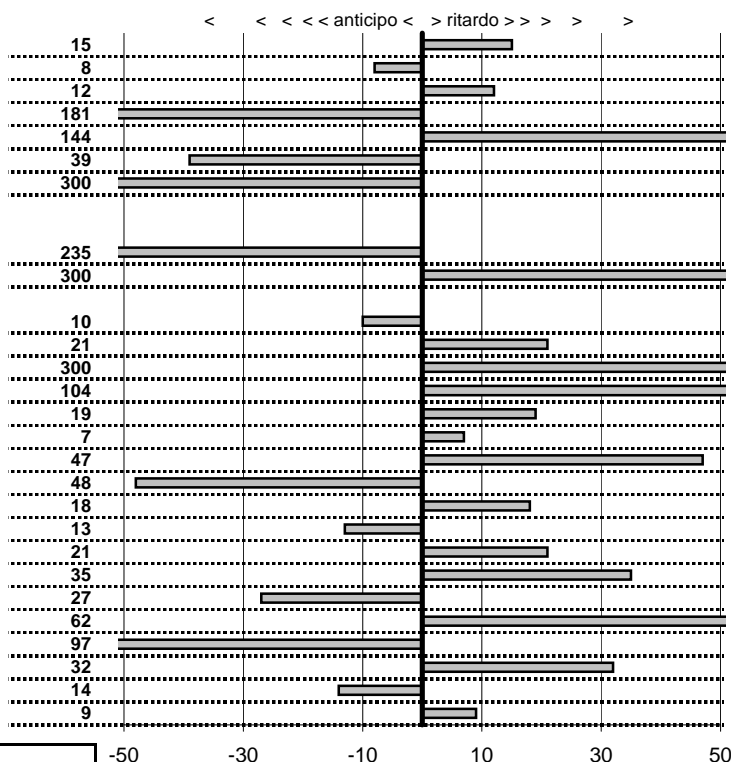

PC50-CAMPO STELLA	0:00:07,00	19:46:43,43	19:46:48,08	0:00:04,65
PC51-VALLOLINA Discr	0:09:16,00	19:46:48,08	19:56:18,35	0:09:30,27

PC53-VALLOLINA Discr	0:00:09,00	19:56:24,31	19:56:33,21	0:00:08,90
PC54-VALLOLINA Discr	0:00:06,00	19:56:33,21	19:56:39,42	0:00:06,21
PC55-CORSO SAN GIL	0:02:30,00	19:56:39,42	19:59:31,11	0:02:51,69
PC56-CORSO SAN GIL	0:00:10,00	19:59:31,11	19:59:42,15	0:00:11,04
PC57-CORSO SAN GIL	0:00:09,00	19:59:42,15	19:59:51,34	0:00:09,19
PC58-CORSO SAN GIL	0:00:08,00	19:59:51,34	19:59:59,41	0:00:08,07
PC59-CORSO SAN GIL	0:00:08,00	10:16:34,50	10:16:42,97	0:00:08,47
PC60-CORSO SAN GIL	0:00:09,00	10:16:42,97	10:16:51,49	0:00:08,52
PC61-CORSO SAN GIL	0:00:10,00	10:16:51,49	10:17:01,67	0:00:10,18
PC62-VALLOLINA Salit:	0:03:08,00	10:17:01,67	10:20:09,54	0:03:07,87
PC63-VALLOLINA Salit:	0:00:05,00	10:20:09,54	10:20:14,75	0:00:05,21
PC64-VALLOLINA Salit:	0:00:06,00	10:20:14,75	10:20:21,10	0:00:06,35
PC65-VALLOLINA Salit:	0:00:07,00	10:20:21,10	10:20:27,83	0:00:06,73
PC66-CAMPO STELLA	0:09:48,00	10:20:27,83	10:30:16,45	0:09:48,62
PC67-CAMPO STELLA	0:00:08,00	10:30:16,45	10:30:23,48	0:00:07,03
PC68-CAMPO STELLA	0:00:05,00	10:30:23,48	10:30:28,80	0:00:05,32
PC69-CAMPO STELLA	0:00:06,00	10:30:28,80	10:30:34,66	0:00:05,86
PC70-VALLOLINA Discr	0:09:16,00	10:30:34,66	10:39:50,75	0:09:16,09