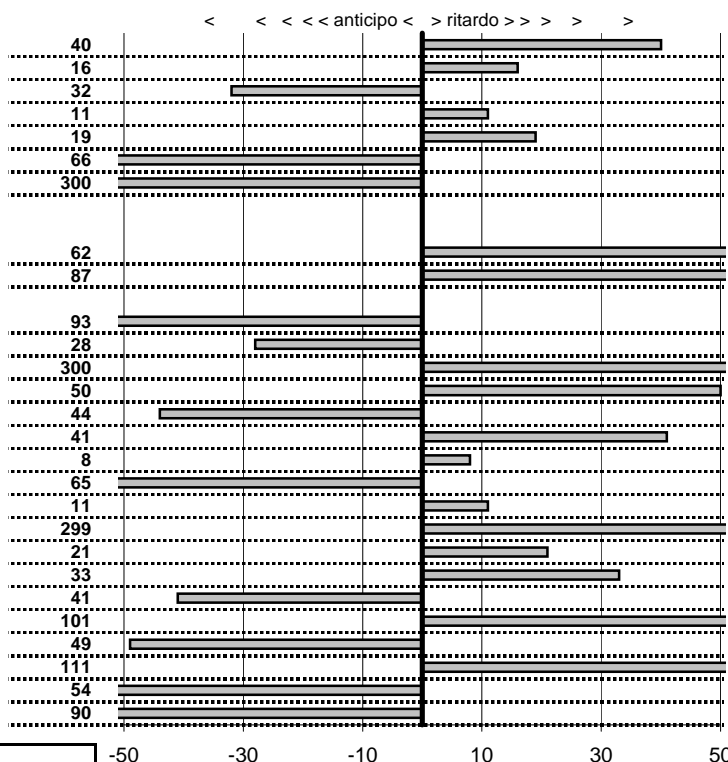

PC50-CAMPO STELLA	0:00:07,00	20:01:21,29	20:01:28,91	0:00:07,62
PC51-VALLOLINA Discr	0:09:16,00	20:01:28,91	20:10:45,78	0:09:16,87

PC53-VALLOLINA Discr	0:00:09,00	20:10:52,72	20:11:00,79	0:00:08,07
PC54-VALLOLINA Discr	0:00:06,00	20:11:00,79	20:11:06,51	0:00:05,72
PC55-CORSO SAN GIL	0:02:30,00	20:11:06,51	20:14:29,48	0:03:22,97
PC56-CORSO SAN GIL	0:00:10,00	20:14:29,48	20:14:39,98	0:00:10,50
PC57-CORSO SAN GIL	0:00:09,00	20:14:39,98	20:14:48,54	0:00:08,56
PC58-CORSO SAN GIL	0:00:08,00	20:14:48,54	20:14:56,95	0:00:08,41
PC59-CORSO SAN GIL	0:00:08,00	10:31:42,99	10:31:51,07	0:00:08,08
PC60-CORSO SAN GIL	0:00:09,00	10:31:51,07	10:31:59,42	0:00:08,35
PC61-CORSO SAN GIL	0:00:10,00	10:31:59,42	10:32:09,53	0:00:10,11
PC62-VALLOLINA Salit:	0:03:08,00	10:32:09,53	10:35:20,52	0:03:10,99
PC63-VALLOLINA Salit:	0:00:05,00	10:35:20,52	10:35:25,73	0:00:05,21
PC64-VALLOLINA Salit:	0:00:06,00	10:35:25,73	10:35:32,06	0:00:06,33
PC65-VALLOLINA Salit:	0:00:07,00	10:35:32,06	10:35:38,65	0:00:06,59
PC66-CAMPO STELLA	0:09:48,00	10:35:38,65	10:45:27,66	0:09:49,01
PC67-CAMPO STELLA	0:00:08,00	10:45:27,66	10:45:35,17	0:00:07,51
PC68-CAMPO STELLA	0:00:05,00	10:45:35,17	10:45:41,28	0:00:06,11
PC69-CAMPO STELLA	0:00:06,00	10:45:41,28	10:45:46,74	0:00:05,46
PC70-VALLOLINA Discr	0:09:16,00	10:45:46,74	10:55:01,84	0:09:15,10