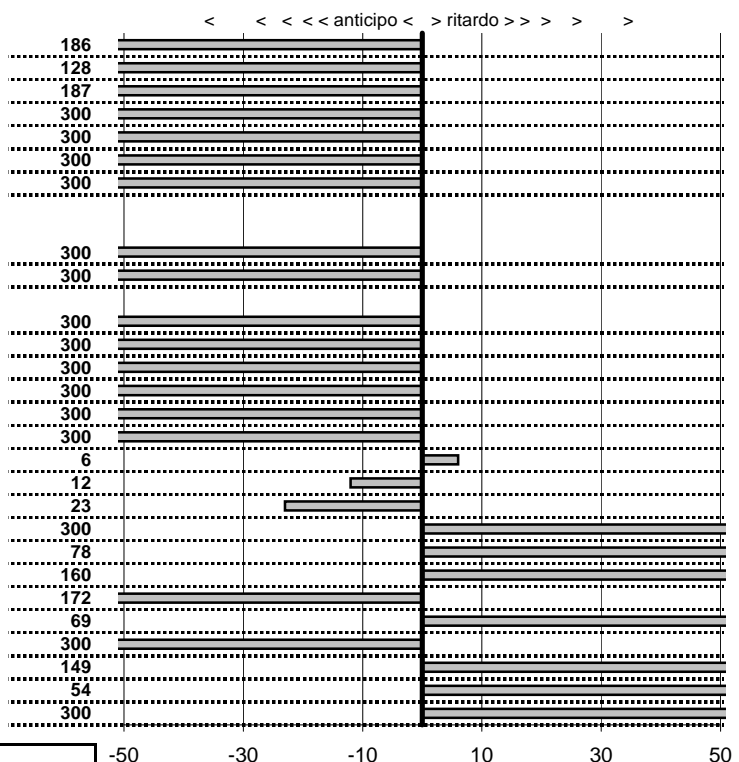

PC50-CAMPO STELLA	0:00:07,00	00:00:00,00	00:00:00,00	0:00:00,00
PC51-VALLOLINA Discr	0:09:16,00	00:00:00,00	00:00:00,00	0:00:00,00

PC53-VALLOLINA Discr	0:00:09,00	00:00:00,00	00:00:00,00	0:00:00,00
PC54-VALLOLINA Discr	0:00:06,00	00:00:00,00	00:00:00,00	0:00:00,00
PC55-CORSO SAN GIL	0:02:30,00	00:00:00,00	00:00:00,00	0:00:00,00
PC56-CORSO SAN GIL	0:00:10,00	00:00:00,00	00:00:00,00	0:00:00,00
PC57-CORSO SAN GIL	0:00:09,00	00:00:00,00	00:00:00,00	0:00:00,00
PC58-CORSO SAN GIL	0:00:08,00	00:00:00,00	00:00:00,00	0:00:00,00
PC59-CORSO SAN GIL	0:00:08,00	10:12:37,19	10:12:45,25	0:00:08,06
PC60-CORSO SAN GIL	0:00:09,00	10:12:45,25	10:12:54,13	0:00:08,88
PC61-CORSO SAN GIL	0:00:10,00	10:12:54,13	10:13:03,90	0:00:09,77
PC62-VALLOLINA Salit:	0:03:08,00	10:13:03,90	10:16:17,14	0:03:13,24
PC63-VALLOLINA Salit:	0:00:05,00	10:16:17,14	10:16:22,92	0:00:05,78
PC64-VALLOLINA Salit:	0:00:06,00	10:16:22,92	10:16:30,52	0:00:07,60
PC65-VALLOLINA Salit:	0:00:07,00	10:16:30,52	10:16:35,80	0:00:05,28
PC66-CAMPO STELLA	0:09:48,00	10:16:35,80	10:26:24,49	0:09:48,69
PC67-CAMPO STELLA	0:00:08,00	10:26:24,49	10:26:29,31	0:00:04,82
PC68-CAMPO STELLA	0:00:05,00	10:26:29,31	10:26:35,80	0:00:06,49
PC69-CAMPO STELLA	0:00:06,00	10:26:35,80	10:26:42,34	0:00:06,54
PC70-VALLOLINA Discr	0:09:16,00	10:26:42,34	10:36:01,65	0:09:19,31