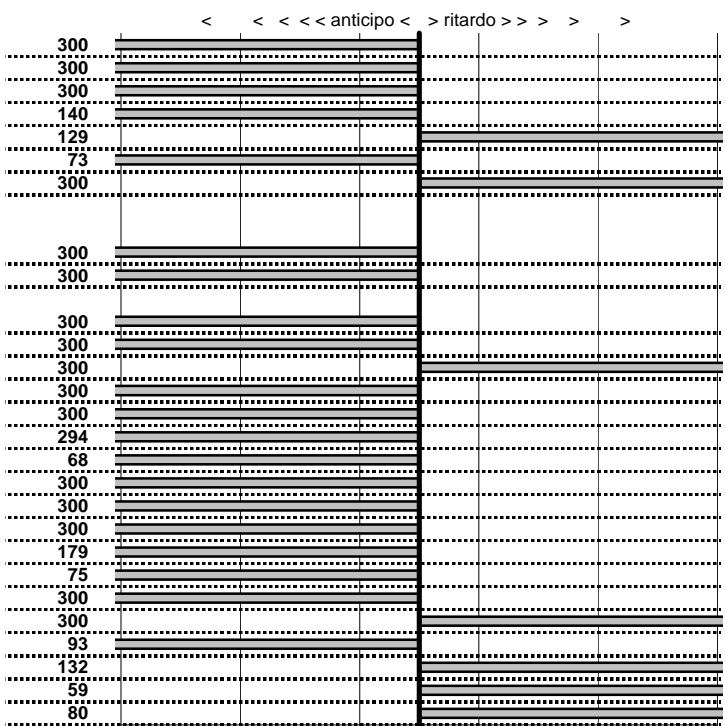

PC50-CAMPO STELLA	0:00:07,00	00:00:00,00	00:00:00,00	0:00:00,00
PC51-VALLOLINA Discr	0:09:16,00	00:00:00,00	00:00:00,00	0:00:00,00

PC53-VALLOLINA Discr	0:00:09,00	00:00:00,00	00:00:00,00	0:00:00,00
PC54-VALLOLINA Discr	0:00:06,00	00:00:00,00	00:00:00,00	0:00:00,00
PC55-CORSO SAN GIL	0:02:30,00	00:00:00,00	20:29:47,42	12:29:47,42
PC56-CORSO SAN GIL	0:00:10,00	20:29:47,42	20:29:54,24	0:00:06,82
PC57-CORSO SAN GIL	0:00:09,00	20:29:54,24	20:29:59,13	0:00:04,89
PC58-CORSO SAN GIL	0:00:08,00	20:29:59,13	20:30:04,19	0:00:05,06
PC59-CORSO SAN GIL	0:00:08,00	10:24:30,17	10:24:37,49	0:00:07,32
PC60-CORSO SAN GIL	0:00:09,00	10:24:37,49	10:24:43,28	0:00:05,79
PC61-CORSO SAN GIL	0:00:10,00	10:24:43,28	10:24:48,74	0:00:05,46
PC62-VALLOLINA Salit:	0:03:08,00	10:24:48,74	10:27:42,74	0:02:54,00
PC63-VALLOLINA Salit:	0:00:05,00	10:27:42,74	10:27:45,95	0:00:03,21
PC64-VALLOLINA Salit:	0:00:06,00	10:27:45,95	10:27:51,20	0:00:05,25
PC65-VALLOLINA Salit:	0:00:07,00	10:27:51,20	10:27:54,80	0:00:03,60
PC66-CAMPO STELLA	0:09:48,00	10:27:54,80	10:38:40,52	0:10:45,72
PC67-CAMPO STELLA	0:00:08,00	10:38:40,52	10:38:47,59	0:00:07,07
PC68-CAMPO STELLA	0:00:05,00	10:38:47,59	10:38:53,91	0:00:06,32
PC69-CAMPO STELLA	0:00:06,00	10:38:53,91	10:39:00,50	0:00:06,59
PC70-VALLOLINA Discr	0:09:16,00	10:39:00,50	10:48:17,30	0:09:16,80