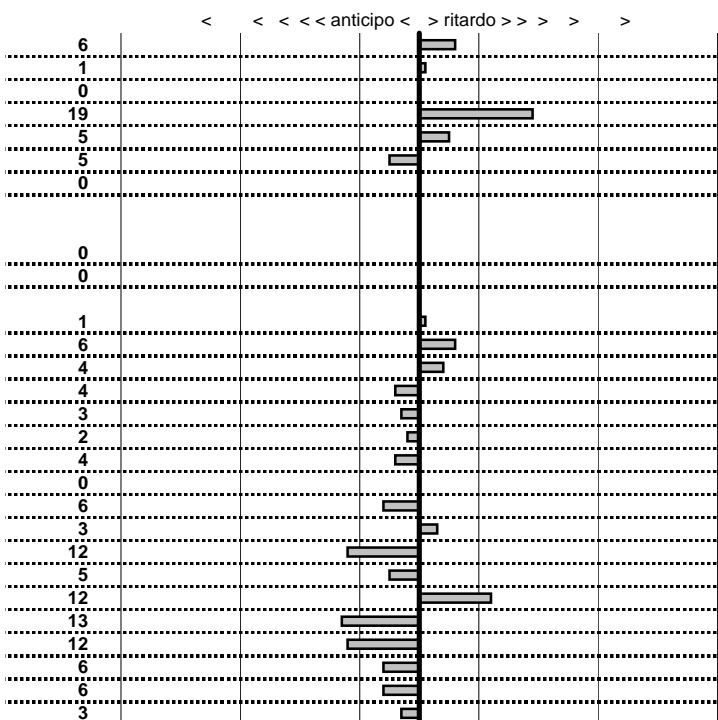

PC50-CAMPO STELLA	0:00:07,00	19:39:43,06	19:39:50,06	0:00:07,00
PC51-VALLOLINA Discr	0:09:16,00	19:39:50,06	19:49:06,06	0:09:16,00

PC53-VALLOLINA Discr	0:00:09,00	19:49:15,15	19:49:24,16	0:00:09,01
PC54-VALLOLINA Discr	0:00:06,00	19:49:24,16	19:49:30,22	0:00:06,06
PC55-CORSO SAN GIL	0:02:30,00	19:49:30,22	19:52:00,26	0:02:30,04
PC56-CORSO SAN GIL	0:00:10,00	19:52:00,26	19:52:10,22	0:00:09,96
PC57-CORSO SAN GIL	0:00:09,00	19:52:10,22	19:52:19,19	0:00:08,97
PC58-CORSO SAN GIL	0:00:08,00	19:52:19,19	19:52:27,17	0:00:07,98
PC59-CORSO SAN GIL	0:00:08,00	10:04:43,39	10:04:51,35	0:00:07,96
PC60-CORSO SAN GIL	0:00:09,00	10:04:51,35	10:05:00,35	0:00:09,00
PC61-CORSO SAN GIL	0:00:10,00	10:05:00,35	10:05:10,29	0:00:09,94
PC62-VALLOLINA Salit:	0:03:08,00	10:05:10,29	10:08:18,32	0:03:08,03
PC63-VALLOLINA Salit:	0:00:05,00	10:08:18,32	10:08:23,20	0:00:04,88
PC64-VALLOLINA Salit:	0:00:06,00	10:08:23,20	10:08:29,15	0:00:05,95
PC65-VALLOLINA Salit:	0:00:07,00	10:08:29,15	10:08:36,27	0:00:07,12
PC66-CAMPO STELLA	0:09:48,00	10:08:36,27	10:18:24,14	0:09:47,87
PC67-CAMPO STELLA	0:00:08,00	10:18:24,14	10:18:32,02	0:00:07,88
PC68-CAMPO STELLA	0:00:05,00	10:18:32,02	10:18:36,96	0:00:04,94
PC69-CAMPO STELLA	0:00:06,00	10:18:36,96	10:18:42,90	0:00:05,94
PC70-VALLOLINA Discr	0:09:16,00	10:18:42,90	10:27:58,87	0:09:15,97