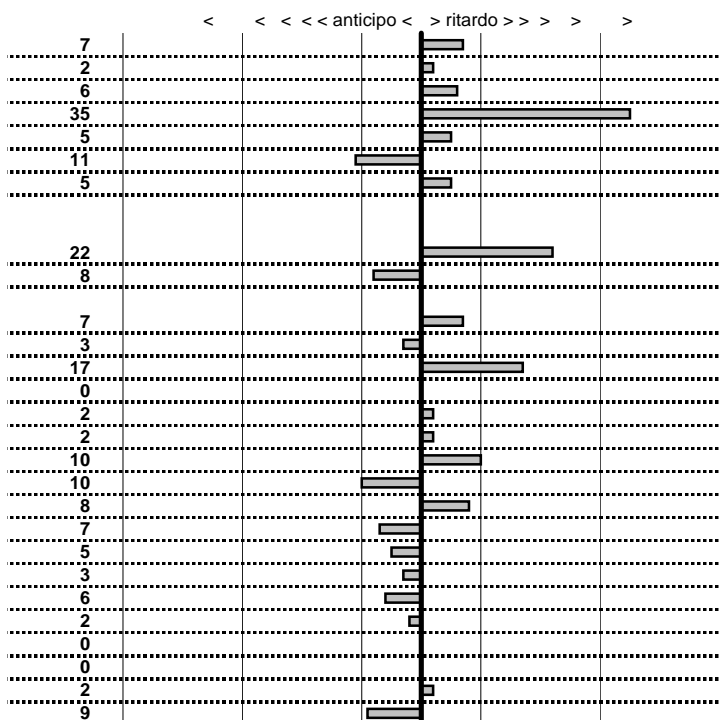

PC50-CAMPO STELLA	0:00:07,00	19:37:47,88	19:37:55,10	0:00:07,22
PC51-VALLOLINA Discr	0:09:16,00	19:37:55,10	19:47:11,02	0:09:15,92

PC53-VALLOLINA Discr	0:00:09,00	19:47:20,03	19:47:29,10	0:00:09,07
PC54-VALLOLINA Discr	0:00:06,00	19:47:29,10	19:47:35,07	0:00:05,97
PC55-CORSO SAN GIL	0:02:30,00	19:47:35,07	19:50:05,24	0:02:30,17
PC56-CORSO SAN GIL	0:00:10,00	19:50:05,24	19:50:15,24	0:00:10,00
PC57-CORSO SAN GIL	0:00:09,00	19:50:15,24	19:50:24,26	0:00:09,02
PC58-CORSO SAN GIL	0:00:08,00	19:50:24,26	19:50:32,28	0:00:08,02
PC59-CORSO SAN GIL	0:00:08,00	10:02:45,22	10:02:53,32	0:00:08,10
PC60-CORSO SAN GIL	0:00:09,00	10:02:53,32	10:03:02,22	0:00:08,90
PC61-CORSO SAN GIL	0:00:10,00	10:03:02,22	10:03:12,30	0:00:10,08
PC62-VALLOLINA Salit:	0:03:08,00	10:03:12,30	10:06:20,23	0:03:07,93
PC63-VALLOLINA Salit:	0:00:05,00	10:06:20,23	10:06:25,18	0:00:04,95
PC64-VALLOLINA Salit:	0:00:06,00	10:06:25,18	10:06:31,15	0:00:05,97
PC65-VALLOLINA Salit:	0:00:07,00	10:06:31,15	10:06:38,09	0:00:06,94
PC66-CAMPO STELLA	0:09:48,00	10:06:38,09	10:16:26,07	0:09:47,98
PC67-CAMPO STELLA	0:00:08,00	10:16:26,07	10:16:34,07	0:00:08,00
PC68-CAMPO STELLA	0:00:05,00	10:16:34,07	10:16:39,07	0:00:05,00
PC69-CAMPO STELLA	0:00:06,00	10:16:39,07	10:16:45,09	0:00:06,02
PC70-VALLOLINA Discr	0:09:16,00	10:16:45,09	10:26:01,00	0:09:15,91