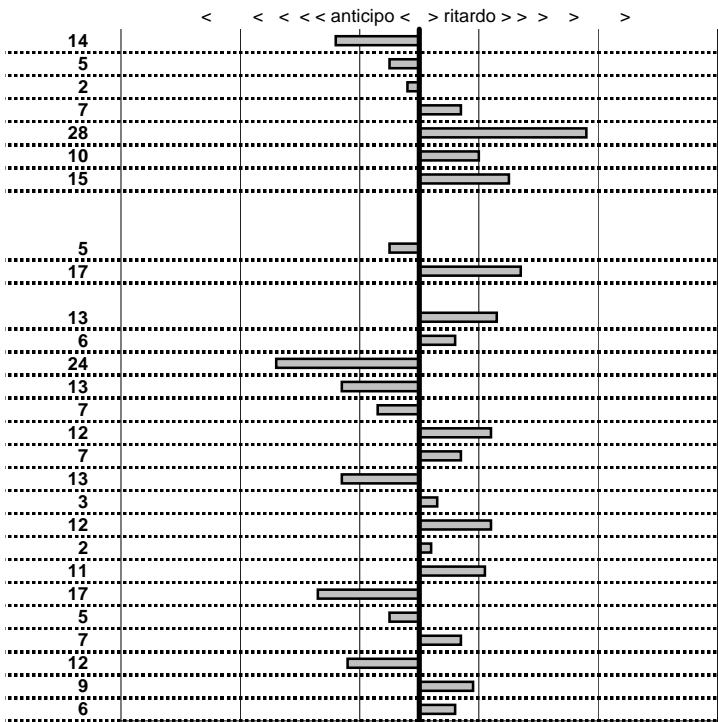

PC50-CAMPO STELLA	0:00:07,00	19:42:44,86	19:42:51,81	0:00:06,95
PC51-VALLOLINA Discr	0:09:16,00	19:42:51,81	19:52:07,98	0:09:16,17

PC53-VALLOLINA Discr	0:00:09,00	19:52:16,94	19:52:26,07	0:00:09,13
PC54-VALLOLINA Discr	0:00:06,00	19:52:26,07	19:52:32,13	0:00:06,06
PC55-CORSO SAN GIL	0:02:30,00	19:52:32,13	19:55:01,89	0:02:29,76
PC56-CORSO SAN GIL	0:00:10,00	19:55:01,89	19:55:11,76	0:00:09,87
PC57-CORSO SAN GIL	0:00:09,00	19:55:11,76	19:55:20,69	0:00:08,93
PC58-CORSO SAN GIL	0:00:08,00	19:55:20,69	19:55:28,81	0:00:08,12
PC59-CORSO SAN GIL	0:00:08,00	10:09:40,89	10:09:48,96	0:00:08,07
PC60-CORSO SAN GIL	0:00:09,00	10:09:48,96	10:09:57,83	0:00:08,87
PC61-CORSO SAN GIL	0:00:10,00	10:09:57,83	10:10:07,86	0:00:10,03
PC62-VALLOLINA Salit:	0:03:08,00	10:10:07,86	10:13:15,98	0:03:08,12
PC63-VALLOLINA Salit:	0:00:05,00	10:13:15,98	10:13:21,00	0:00:05,02
PC64-VALLOLINA Salit:	0:00:06,00	10:13:21,00	10:13:27,11	0:00:06,11
PC65-VALLOLINA Salit:	0:00:07,00	10:13:27,11	10:13:33,94	0:00:06,83
PC66-CAMPO STELLA	0:09:48,00	10:13:33,94	10:23:21,89	0:09:47,95
PC67-CAMPO STELLA	0:00:08,00	10:23:21,89	10:23:29,96	0:00:08,07
PC68-CAMPO STELLA	0:00:05,00	10:23:29,96	10:23:34,84	0:00:04,88
PC69-CAMPO STELLA	0:00:06,00	10:23:34,84	10:23:40,93	0:00:06,09
PC70-VALLOLINA Discr	0:09:16,00	10:23:40,93	10:32:56,99	0:09:16,06