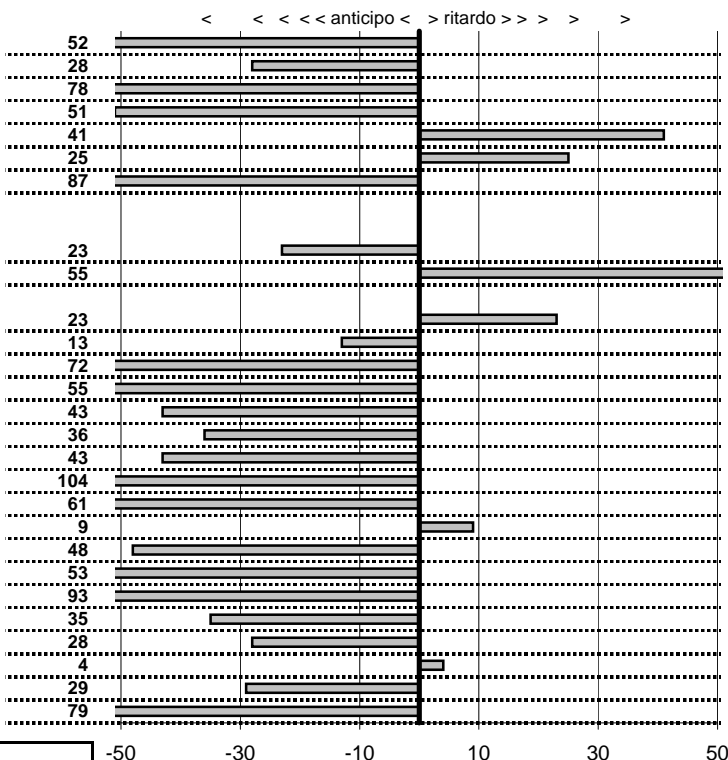

PC50-CAMPO STELLA	0:00:07,00	20:05:43,30	20:05:50,07	0:00:06,77
PC51-VALLOLINA Discr	0:09:16,00	20:05:50,07	20:15:06,62	0:09:16,55

PC53-VALLOLINA Discr	0:00:09,00	20:15:14,94	20:15:24,17	0:00:09,23
PC54-VALLOLINA Discr	0:00:06,00	20:15:24,17	20:15:30,04	0:00:05,87
PC55-CORSO SAN GIL	0:02:30,00	20:15:30,04	20:17:59,32	0:02:29,28
PC56-CORSO SAN GIL	0:00:10,00	20:17:59,32	20:18:08,77	0:00:09,45
PC57-CORSO SAN GIL	0:00:09,00	20:18:08,77	20:18:17,34	0:00:08,57
PC58-CORSO SAN GIL	0:00:08,00	20:18:17,34	20:18:24,98	0:00:07,64
PC59-CORSO SAN GIL	0:00:08,00	10:37:42,61	10:37:50,18	0:00:07,57
PC60-CORSO SAN GIL	0:00:09,00	10:37:50,18	10:37:58,14	0:00:07,96
PC61-CORSO SAN GIL	0:00:10,00	10:37:58,14	10:38:07,53	0:00:09,39
PC62-VALLOLINA Salit:	0:03:08,00	10:38:07,53	10:41:15,62	0:03:08,09
PC63-VALLOLINA Salit:	0:00:05,00	10:41:15,62	10:41:20,14	0:00:04,52
PC64-VALLOLINA Salit:	0:00:06,00	10:41:20,14	10:41:25,61	0:00:05,47
PC65-VALLOLINA Salit:	0:00:07,00	10:41:25,61	10:41:31,68	0:00:06,07
PC66-CAMPO STELLA	0:09:48,00	10:41:31,68	10:51:19,33	0:09:47,65
PC67-CAMPO STELLA	0:00:08,00	10:51:19,33	10:51:27,05	0:00:07,72
PC68-CAMPO STELLA	0:00:05,00	10:51:27,05	10:51:32,09	0:00:05,04
PC69-CAMPO STELLA	0:00:06,00	10:51:32,09	10:51:37,80	0:00:05,71
PC70-VALLOLINA Discr	0:09:16,00	10:51:37,80	11:00:53,01	0:09:15,21