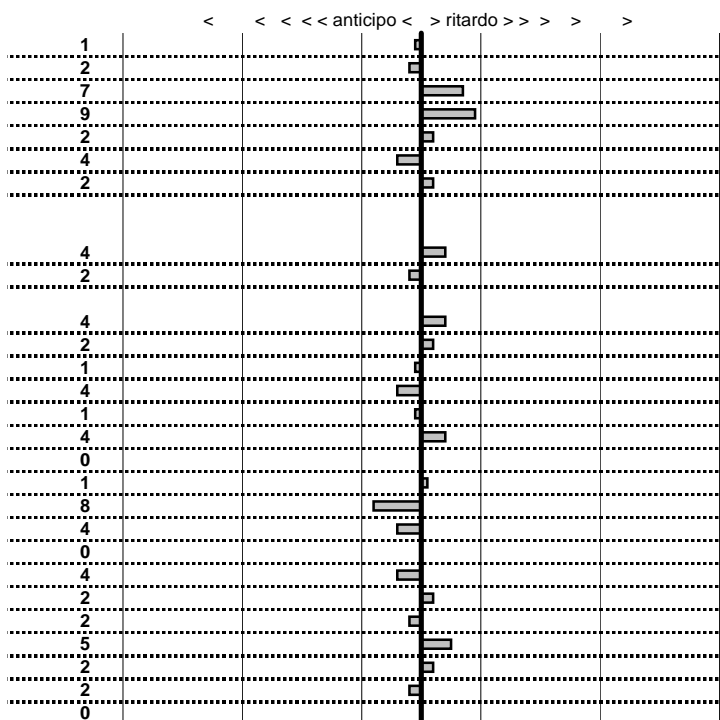

PC50-CAMPO STELLA	0:00:07,00	19:36:45,50	19:36:52,54	0:00:07,04
PC51-VALLOLINA Discr	0:09:16,00	19:36:52,54	19:46:08,52	0:09:15,98

PC53-VALLOLINA Discr	0:00:09,00	19:46:17,49	19:46:26,53	0:00:09,04
PC54-VALLOLINA Discr	0:00:06,00	19:46:26,53	19:46:32,55	0:00:06,02
PC55-CORSO SAN GIL	0:02:30,00	19:46:32,55	19:49:02,54	0:02:29,99
PC56-CORSO SAN GIL	0:00:10,00	19:49:02,54	19:49:12,50	0:00:09,96
PC57-CORSO SAN GIL	0:00:09,00	19:49:12,50	19:49:21,49	0:00:08,99
PC58-CORSO SAN GIL	0:00:08,00	19:49:21,49	19:49:29,53	0:00:08,04
PC59-CORSO SAN GIL	0:00:08,00	10:01:43,30	10:01:51,30	0:00:08,00
PC60-CORSO SAN GIL	0:00:09,00	10:01:51,30	10:02:00,31	0:00:09,01
PC61-CORSO SAN GIL	0:00:10,00	10:02:00,31	10:02:10,23	0:00:09,92
PC62-VALLOLINA Salit:	0:03:08,00	10:02:10,23	10:05:18,19	0:03:07,96
PC63-VALLOLINA Salit:	0:00:05,00	10:05:18,19	10:05:23,19	0:00:05,00
PC64-VALLOLINA Salit:	0:00:06,00	10:05:23,19	10:05:29,15	0:00:05,96
PC65-VALLOLINA Salit:	0:00:07,00	10:05:29,15	10:05:36,17	0:00:07,02
PC66-CAMPO STELLA	0:09:48,00	10:05:36,17	10:15:24,15	0:09:47,98
PC67-CAMPO STELLA	0:00:08,00	10:15:24,15	10:15:32,20	0:00:08,05
PC68-CAMPO STELLA	0:00:05,00	10:15:32,20	10:15:37,22	0:00:05,02
PC69-CAMPO STELLA	0:00:06,00	10:15:37,22	10:15:43,20	0:00:05,98
PC70-VALLOLINA Discr	0:09:16,00	10:15:43,20	10:24:59,20	0:09:16,00