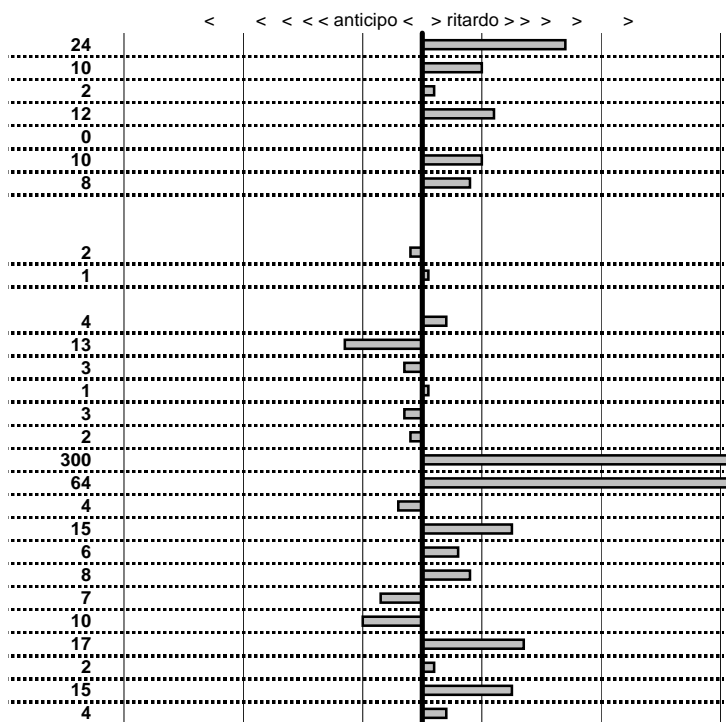

PC50-CAMPO STELLA	0:00:07,00	19:45:43,11	19:45:50,09	0:00:06,98
PC51-VALLOLINA Discr	0:09:16,00	19:45:50,09	19:55:06,10	0:09:16,01

PC53-VALLOLINA Discr	0:00:09,00	19:55:15,01	19:55:24,05	0:00:09,04
PC54-VALLOLINA Discr	0:00:06,00	19:55:24,05	19:55:29,92	0:00:05,87
PC55-CORSO SAN GIL	0:02:30,00	19:55:29,92	19:57:59,89	0:02:29,97
PC56-CORSO SAN GIL	0:00:10,00	19:57:59,89	19:58:09,90	0:00:10,01
PC57-CORSO SAN GIL	0:00:09,00	19:58:09,90	19:58:18,87	0:00:08,97
PC58-CORSO SAN GIL	0:00:08,00	19:58:18,87	19:58:26,85	0:00:07,98
PC59-CORSO SAN GIL	0:00:08,00	10:14:41,39	10:14:52,41	0:00:11,02
PC60-CORSO SAN GIL	0:00:09,00	10:14:52,41	10:15:02,05	0:00:09,64
PC61-CORSO SAN GIL	0:00:10,00	10:15:02,05	10:15:12,01	0:00:09,96
PC62-VALLOLINA Salit:	0:03:08,00	10:15:12,01	10:18:20,16	0:03:08,15
PC63-VALLOLINA Salit:	0:00:05,00	10:18:20,16	10:18:25,22	0:00:05,06
PC64-VALLOLINA Salit:	0:00:06,00	10:18:25,22	10:18:31,30	0:00:06,08
PC65-VALLOLINA Salit:	0:00:07,00	10:18:31,30	10:18:38,23	0:00:06,93
PC66-CAMPO STELLA	0:09:48,00	10:18:38,23	10:28:26,13	0:09:47,90
PC67-CAMPO STELLA	0:00:08,00	10:28:26,13	10:28:34,30	0:00:08,17
PC68-CAMPO STELLA	0:00:05,00	10:28:34,30	10:28:39,32	0:00:05,02
PC69-CAMPO STELLA	0:00:06,00	10:28:39,32	10:28:45,47	0:00:06,15
PC70-VALLOLINA Discr	0:09:16,00	10:28:45,47	10:38:01,51	0:09:16,04