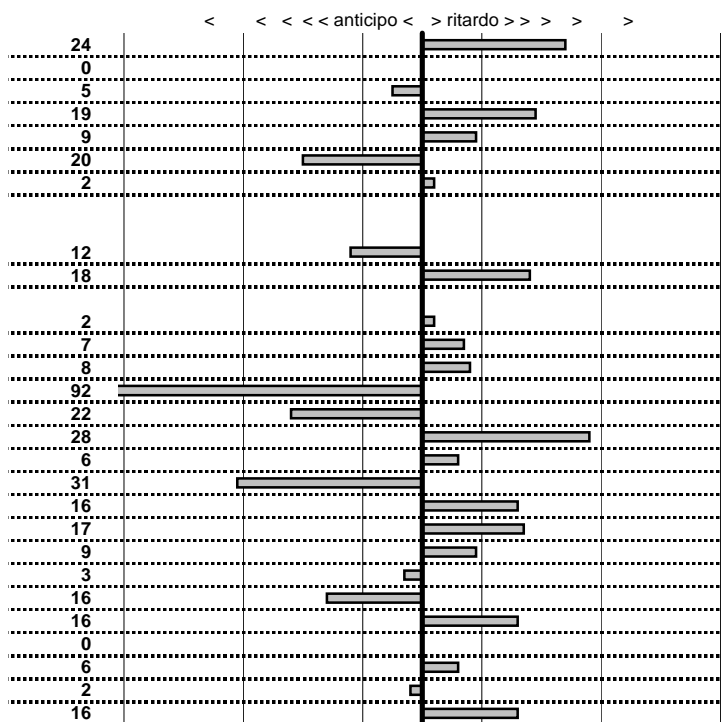

PC50-CAMPO STELLA	0:00:07,00	19:41:44,56	19:41:51,44	0:00:06,88
PC51-VALLOLINA Discr	0:09:16,00	19:41:51,44	19:51:07,62	0:09:16,18

PC53-VALLOLINA Discr	0:00:09,00	19:51:16,42	19:51:25,44	0:00:09,02
PC54-VALLOLINA Discr	0:00:06,00	19:51:25,44	19:51:31,51	0:00:06,07
PC55-CORSO SAN GIL	0:02:30,00	19:51:31,51	19:54:01,59	0:02:30,08
PC56-CORSO SAN GIL	0:00:10,00	19:54:01,59	19:54:10,67	0:00:09,08
PC57-CORSO SAN GIL	0:00:09,00	19:54:10,67	19:54:19,45	0:00:08,78
PC58-CORSO SAN GIL	0:00:08,00	19:54:19,45	19:54:27,73	0:00:08,28
PC59-CORSO SAN GIL	0:00:08,00	10:07:42,47	10:07:50,53	0:00:08,06
PC60-CORSO SAN GIL	0:00:09,00	10:07:50,53	10:07:59,22	0:00:08,69
PC61-CORSO SAN GIL	0:00:10,00	10:07:59,22	10:08:09,38	0:00:10,16
PC62-VALLOLINA Salit:	0:03:08,00	10:08:09,38	10:11:17,55	0:03:08,17
PC63-VALLOLINA Salit:	0:00:05,00	10:11:17,55	10:11:22,64	0:00:05,09
PC64-VALLOLINA Salit:	0:00:06,00	10:11:22,64	10:11:28,61	0:00:05,97
PC65-VALLOLINA Salit:	0:00:07,00	10:11:28,61	10:11:35,45	0:00:06,84
PC66-CAMPO STELLA	0:09:48,00	10:11:35,45	10:21:23,61	0:09:48,16
PC67-CAMPO STELLA	0:00:08,00	10:21:23,61	10:21:31,61	0:00:08,00
PC68-CAMPO STELLA	0:00:05,00	10:21:31,61	10:21:36,67	0:00:05,06
PC69-CAMPO STELLA	0:00:06,00	10:21:36,67	10:21:42,65	0:00:05,98
PC70-VALLOLINA Discr	0:09:16,00	10:21:42,65	10:30:58,81	0:09:16,16