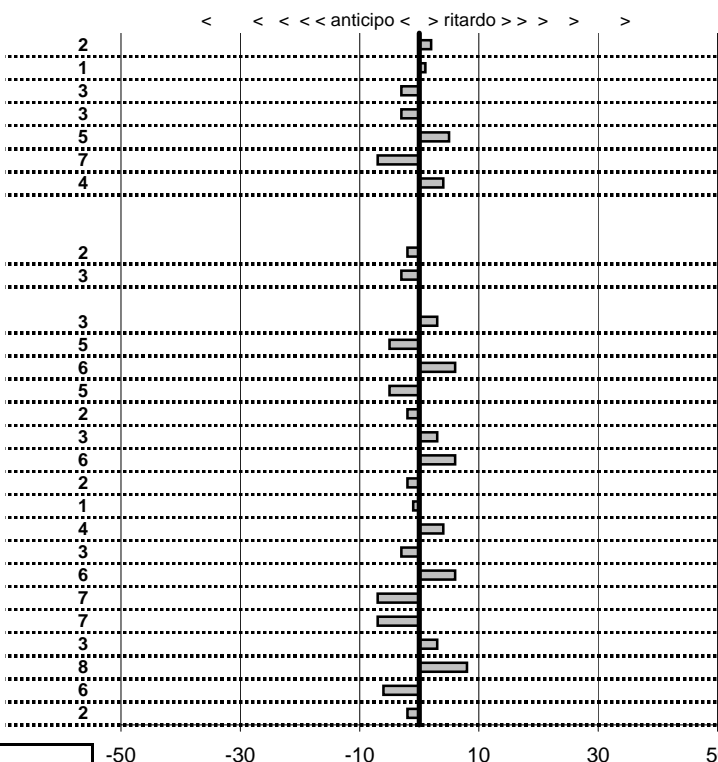

PC50-CAMPO STELLA	0:00:07,00	19:35:42,53	19:35:49,51	0:00:06,98
PC51-VALLOLINA Discr	0:09:16,00	19:35:49,51	19:45:05,48	0:09:15,97

PC53-VALLOLINA Discr	0:00:09,00	19:45:14,47	19:45:23,50	0:00:09,03
PC54-VALLOLINA Discr	0:00:06,00	19:45:23,50	19:45:29,45	0:00:05,95
PC55-CORSO SAN GIL	0:02:30,00	19:45:29,45	19:47:59,51	0:02:30,06
PC56-CORSO SAN GIL	0:00:10,00	19:47:59,51	19:48:09,46	0:00:09,95
PC57-CORSO SAN GIL	0:00:09,00	19:48:09,46	19:48:18,44	0:00:08,98
PC58-CORSO SAN GIL	0:00:08,00	19:48:18,44	19:48:26,47	0:00:08,03
PC59-CORSO SAN GIL	0:00:08,00	10:00:36,72	10:00:44,78	0:00:08,06
PC60-CORSO SAN GIL	0:00:09,00	10:00:44,78	10:00:53,76	0:00:08,98
PC61-CORSO SAN GIL	0:00:10,00	10:00:53,76	10:01:03,75	0:00:09,99
PC62-VALLOLINA Salit:	0:03:08,00	10:01:03,75	10:04:11,79	0:03:08,04
PC63-VALLOLINA Salit:	0:00:05,00	10:04:11,79	10:04:16,76	0:00:04,97
PC64-VALLOLINA Salit:	0:00:06,00	10:04:16,76	10:04:22,82	0:00:06,06
PC65-VALLOLINA Salit:	0:00:07,00	10:04:22,82	10:04:29,75	0:00:06,93
PC66-CAMPO STELLA	0:09:48,00	10:04:29,75	10:14:17,68	0:09:47,93
PC67-CAMPO STELLA	0:00:08,00	10:14:17,68	10:14:25,71	0:00:08,03
PC68-CAMPO STELLA	0:00:05,00	10:14:25,71	10:14:30,79	0:00:05,08
PC69-CAMPO STELLA	0:00:06,00	10:14:30,79	10:14:36,73	0:00:05,94
PC70-VALLOLINA Discr	0:09:16,00	10:14:36,73	10:23:52,71	0:09:15,98