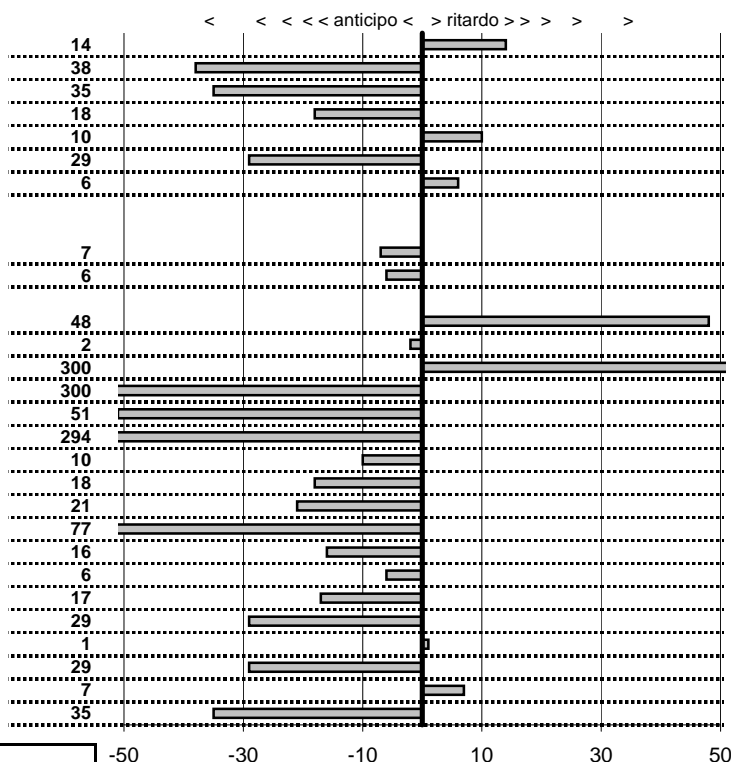

PC50-CAMPO STELLA	0:00:07,00	19:59:40,41	19:59:47,34	0:00:06,93
PC51-VALLOLINA Discr	0:09:16,00	19:59:47,34	20:09:03,28	0:09:15,94

PC53-VALLOLINA Discr	0:00:09,00	20:09:12,01	20:09:21,49	0:00:09,48
PC54-VALLOLINA Discr	0:00:06,00	20:09:21,49	20:09:27,47	0:00:05,98
PC55-CORSO SAN GIL	0:02:30,00	20:09:27,47	20:12:04,00	0:02:36,53
PC56-CORSO SAN GIL	0:00:10,00	20:12:04,00	20:12:10,25	0:00:06,25
PC57-CORSO SAN GIL	0:00:09,00	20:12:10,25	20:12:18,74	0:00:08,49
PC58-CORSO SAN GIL	0:00:08,00	20:12:18,74	20:12:23,80	0:00:05,06
PC59-CORSO SAN GIL	0:00:08,00	10:05:29,70	10:05:37,60	0:00:07,90
PC60-CORSO SAN GIL	0:00:09,00	10:05:37,60	10:05:46,42	0:00:08,82
PC61-CORSO SAN GIL	0:00:10,00	10:05:46,42	10:05:56,21	0:00:09,79
PC62-VALLOLINA Salit:	0:03:08,00	10:05:56,21	10:09:03,44	0:03:07,23
PC63-VALLOLINA Salit:	0:00:05,00	10:09:03,44	10:09:08,28	0:00:04,84
PC64-VALLOLINA Salit:	0:00:06,00	10:09:08,28	10:09:14,22	0:00:05,94
PC65-VALLOLINA Salit:	0:00:07,00	10:09:14,22	10:09:21,05	0:00:06,83
PC66-CAMPO STELLA	0:09:48,00	10:09:21,05	10:19:08,76	0:09:47,71
PC67-CAMPO STELLA	0:00:08,00	10:19:08,76	10:19:16,77	0:00:08,01
PC68-CAMPO STELLA	0:00:05,00	10:19:16,77	10:19:21,48	0:00:04,71
PC69-CAMPO STELLA	0:00:06,00	10:19:21,48	10:19:27,55	0:00:06,07
PC70-VALLOLINA Discr	0:09:16,00	10:19:27,55	10:28:43,20	0:09:15,65