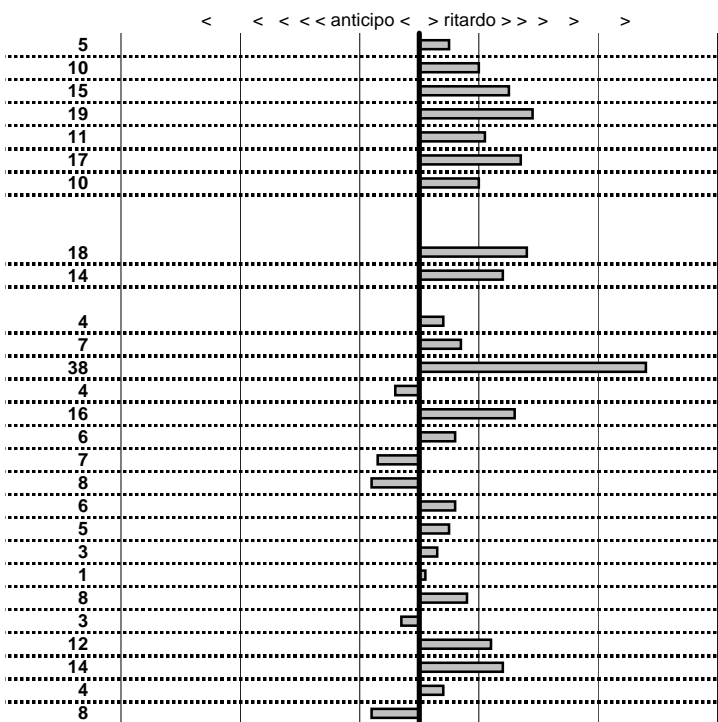

PC50-CAMPO STELLA	0:00:07,00	19:40:44,11	19:40:51,29	0:00:07,18
PC51-VALLOLINA Discr	0:09:16,00	19:40:51,29	19:50:07,43	0:09:16,14

PC53-VALLOLINA Discr	0:00:09,00	19:50:16,36	19:50:25,40	0:00:09,04
PC54-VALLOLINA Discr	0:00:06,00	19:50:25,40	19:50:31,47	0:00:06,07
PC55-CORSO SAN GIL	0:02:30,00	19:50:31,47	19:53:01,85	0:02:30,38
PC56-CORSO SAN GIL	0:00:10,00	19:53:01,85	19:53:11,81	0:00:09,96
PC57-CORSO SAN GIL	0:00:09,00	19:53:11,81	19:53:20,97	0:00:09,16
PC58-CORSO SAN GIL	0:00:08,00	19:53:20,97	19:53:29,03	0:00:08,06
PC59-CORSO SAN GIL	0:00:08,00	10:06:36,82	10:06:44,75	0:00:07,93
PC60-CORSO SAN GIL	0:00:09,00	10:06:44,75	10:06:53,67	0:00:08,92
PC61-CORSO SAN GIL	0:00:10,00	10:06:53,67	10:07:03,73	0:00:10,06
PC62-VALLOLINA Salit:	0:03:08,00	10:07:03,73	10:10:11,78	0:03:08,05
PC63-VALLOLINA Salit:	0:00:05,00	10:10:11,78	10:10:16,81	0:00:05,03
PC64-VALLOLINA Salit:	0:00:06,00	10:10:16,81	10:10:22,82	0:00:06,01
PC65-VALLOLINA Salit:	0:00:07,00	10:10:22,82	10:10:29,90	0:00:07,08
PC66-CAMPO STELLA	0:09:48,00	10:10:29,90	10:20:17,87	0:09:47,97
PC67-CAMPO STELLA	0:00:08,00	10:20:17,87	10:20:25,99	0:00:08,12
PC68-CAMPO STELLA	0:00:05,00	10:20:25,99	10:20:31,13	0:00:05,14
PC69-CAMPO STELLA	0:00:06,00	10:20:31,13	10:20:37,17	0:00:06,04
PC70-VALLOLINA Discr	0:09:16,00	10:20:37,17	10:29:53,09	0:09:15,92