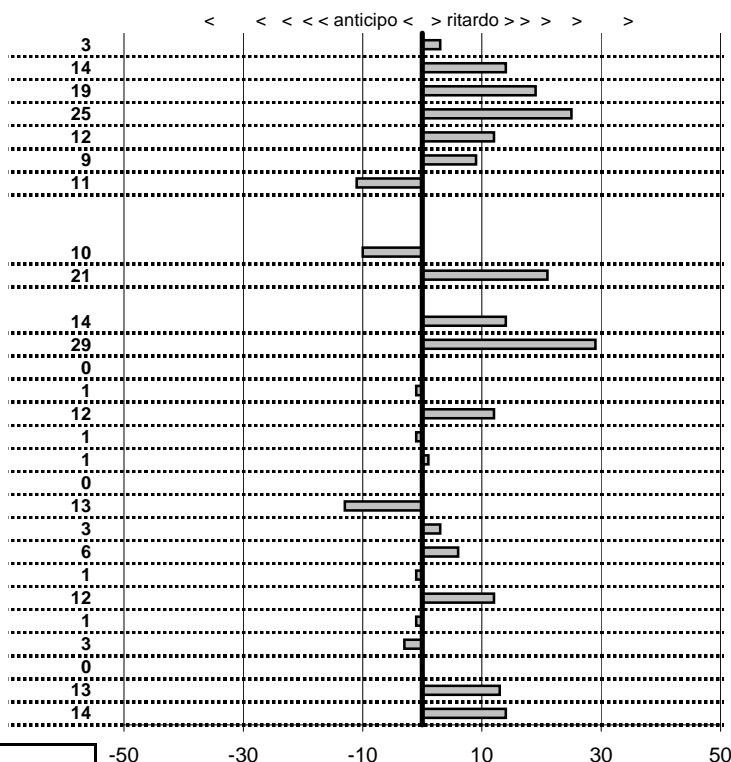

PC50-CAMPO STELLA	0:00:07,00	20:14:57,16	20:15:04,06	0:00:06,90
PC51-VALLOLINA Discr	0:09:16,00	20:15:04,06	20:24:20,27	0:09:16,21

PC53-VALLOLINA Discr	0:00:09,00	20:24:29,21	20:24:38,35	0:00:09,14
PC54-VALLOLINA Discr	0:00:06,00	20:24:38,35	20:24:44,64	0:00:06,29
PC55-CORSO SAN GIL	0:02:30,00	20:24:44,64	20:27:14,64	0:02:30,00
PC56-CORSO SAN GIL	0:00:10,00	20:27:14,64	20:27:24,63	0:00:09,99
PC57-CORSO SAN GIL	0:00:09,00	20:27:24,63	20:27:33,75	0:00:09,12
PC58-CORSO SAN GIL	0:00:08,00	20:27:33,75	20:27:41,74	0:00:07,99
PC59-CORSO SAN GIL	0:00:08,00	10:45:36,37	10:45:44,38	0:00:08,01
PC60-CORSO SAN GIL	0:00:09,00	10:45:44,38	10:45:53,38	0:00:09,00
PC61-CORSO SAN GIL	0:00:10,00	10:45:53,38	10:46:03,25	0:00:09,87
PC62-VALLOLINA Salit:	0:03:08,00	10:46:03,25	10:49:11,28	0:03:08,03
PC63-VALLOLINA Salit:	0:00:05,00	10:49:11,28	10:49:16,34	0:00:05,06
PC64-VALLOLINA Salit:	0:00:06,00	10:49:16,34	10:49:22,33	0:00:05,99
PC65-VALLOLINA Salit:	0:00:07,00	10:49:22,33	10:49:29,45	0:00:07,12
PC66-CAMPO STELLA	0:09:48,00	10:49:29,45	10:59:17,44	0:09:47,99
PC67-CAMPO STELLA	0:00:08,00	10:59:17,44	10:59:25,41	0:00:07,97
PC68-CAMPO STELLA	0:00:05,00	10:59:25,41	10:59:30,41	0:00:05,00
PC69-CAMPO STELLA	0:00:06,00	10:59:30,41	10:59:36,54	0:00:06,13
PC70-VALLOLINA Discr	0:09:16,00	10:59:36,54	11:08:52,68	0:09:16,14