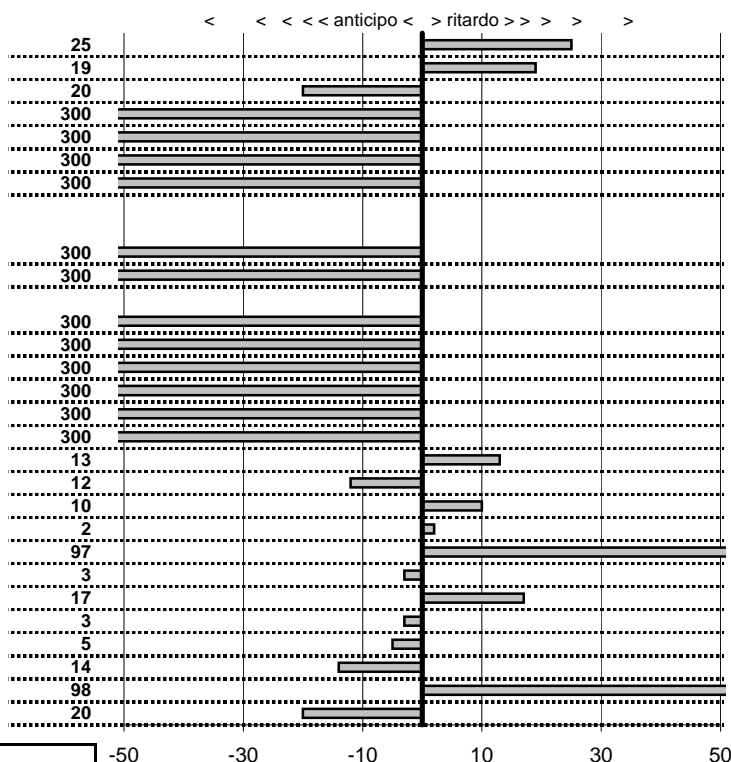

PC50-CAMPO STELLA	0:00:07,00	00:00:00,00	00:00:00,00	0:00:00,00
PC51-VALLOLINA Discr	0:09:16,00	00:00:00,00	00:00:00,00	0:00:00,00

PC53-VALLOLINA Discr	0:00:09,00	00:00:00,00	00:00:00,00	0:00:00,00
PC54-VALLOLINA Discr	0:00:06,00	00:00:00,00	00:00:00,00	0:00:00,00
PC55-CORSO SAN GIL	0:02:30,00	00:00:00,00	00:00:00,00	0:00:00,00
PC56-CORSO SAN GIL	0:00:10,00	00:00:00,00	00:00:00,00	0:00:00,00
PC57-CORSO SAN GIL	0:00:09,00	00:00:00,00	00:00:00,00	0:00:00,00
PC58-CORSO SAN GIL	0:00:08,00	00:00:00,00	00:00:00,00	0:00:00,00
PC59-CORSO SAN GIL	0:00:08,00	10:48:39,43	10:48:47,56	0:00:08,13
PC60-CORSO SAN GIL	0:00:09,00	10:48:47,56	10:48:56,44	0:00:08,88
PC61-CORSO SAN GIL	0:00:10,00	10:48:56,44	10:49:06,54	0:00:10,10
PC62-VALLOLINA Salit:	0:03:08,00	10:49:06,54	10:52:14,56	0:03:08,02
PC63-VALLOLINA Salit:	0:00:05,00	10:52:14,56	10:52:20,53	0:00:05,97
PC64-VALLOLINA Salit:	0:00:06,00	10:52:20,53	10:52:26,50	0:00:05,97
PC65-VALLOLINA Salit:	0:00:07,00	10:52:26,50	10:52:33,67	0:00:07,17
PC66-CAMPO STELLA	0:09:48,00	10:52:33,67	11:02:21,64	0:09:47,97
PC67-CAMPO STELLA	0:00:08,00	11:02:21,64	11:02:29,59	0:00:07,95
PC68-CAMPO STELLA	0:00:05,00	11:02:29,59	11:02:34,45	0:00:04,86
PC69-CAMPO STELLA	0:00:06,00	11:02:34,45	11:02:41,43	0:00:06,98
PC70-VALLOLINA Discr	0:09:16,00	11:02:41,43	11:11:57,23	0:09:15,80