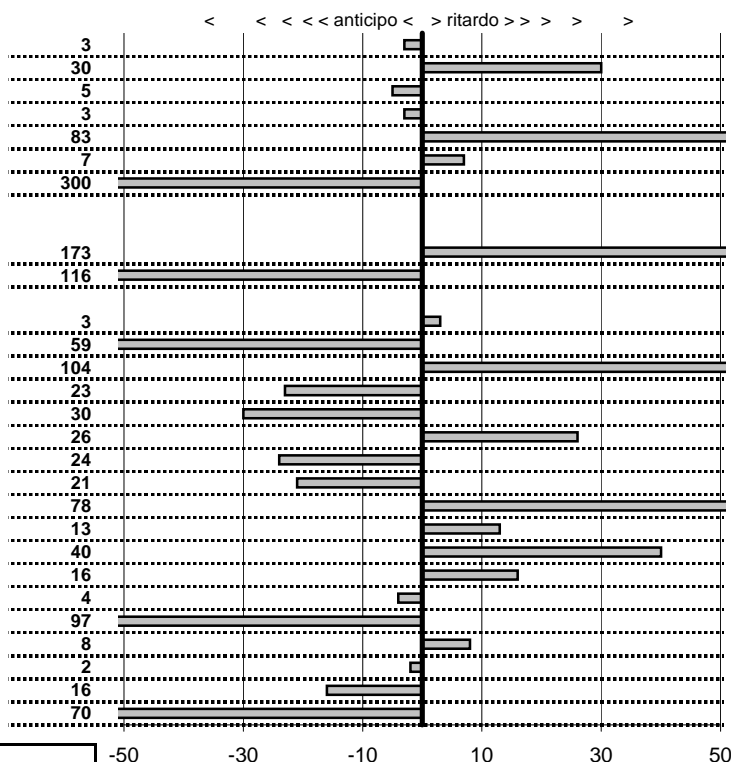

PC50-CAMPO STELLA	0:00:07,00	19:46:23,81	19:46:32,54	0:00:08,73
PC51-VALLOLINA Discr	0:09:16,00	19:46:32,54	19:55:47,38	0:09:14,84

PC53-VALLOLINA Discr	0:00:09,00	19:55:56,57	19:56:05,60	0:00:09,03
PC54-VALLOLINA Discr	0:00:06,00	19:56:05,60	19:56:11,01	0:00:05,41
PC55-CORSO SAN GIL	0:02:30,00	19:56:11,01	19:58:42,05	0:02:31,04
PC56-CORSO SAN GIL	0:00:10,00	19:58:42,05	19:58:51,82	0:00:09,77
PC57-CORSO SAN GIL	0:00:09,00	19:58:51,82	19:59:00,52	0:00:08,70
PC58-CORSO SAN GIL	0:00:08,00	19:59:00,52	19:59:08,78	0:00:08,26
PC59-CORSO SAN GIL	0:00:08,00	10:15:36,25	10:15:44,01	0:00:07,76
PC60-CORSO SAN GIL	0:00:09,00	10:15:44,01	10:15:52,80	0:00:08,79
PC61-CORSO SAN GIL	0:00:10,00	10:15:52,80	10:16:03,58	0:00:10,78
PC62-VALLOLINA Salit:	0:03:08,00	10:16:03,58	10:19:11,71	0:03:08,13
PC63-VALLOLINA Salit:	0:00:05,00	10:19:11,71	10:19:17,11	0:00:05,40
PC64-VALLOLINA Salit:	0:00:06,00	10:19:17,11	10:19:23,27	0:00:06,16
PC65-VALLOLINA Salit:	0:00:07,00	10:19:23,27	10:19:30,23	0:00:06,96
PC66-CAMPO STELLA	0:09:48,00	10:19:30,23	10:29:17,26	0:09:47,03
PC67-CAMPO STELLA	0:00:08,00	10:29:17,26	10:29:25,34	0:00:08,08
PC68-CAMPO STELLA	0:00:05,00	10:29:25,34	10:29:30,32	0:00:04,98
PC69-CAMPO STELLA	0:00:06,00	10:29:30,32	10:29:36,16	0:00:05,84
PC70-VALLOLINA Discr	0:09:16,00	10:29:36,16	10:38:51,46	0:09:15,30