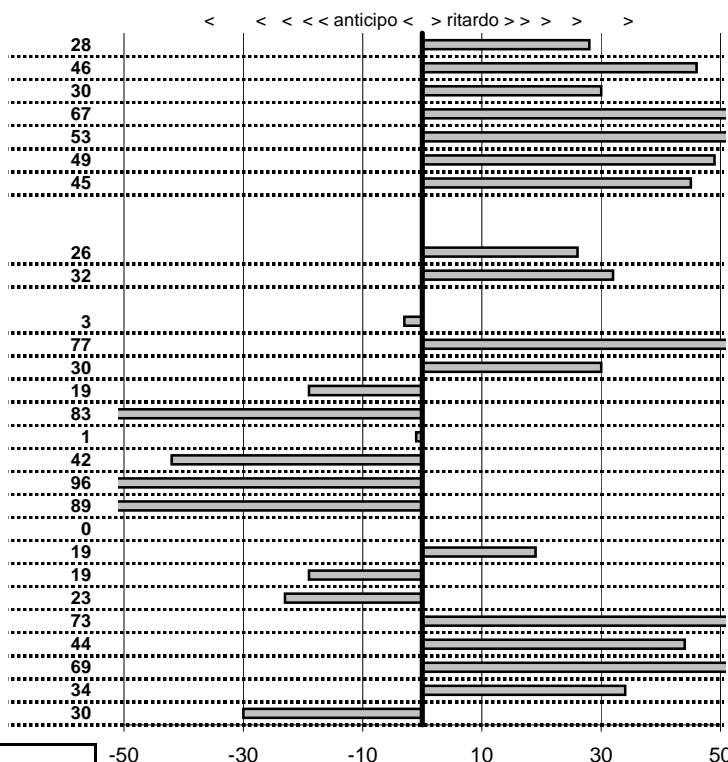

PC50-CAMPO STELLA	0:00:07,00	19:51:46,90	19:51:54,16	0:00:07,26
PC51-VALLOLINA Discr	0:09:16,00	19:51:54,16	20:01:10,48	0:09:16,32

PC53-VALLOLINA Discr	0:00:09,00	20:01:19,63	20:01:28,60	0:00:08,97
PC54-VALLOLINA Discr	0:00:06,00	20:01:28,60	20:01:35,37	0:00:06,77
PC55-CORSO SAN GIL	0:02:30,00	20:01:35,37	20:04:05,67	0:02:30,30
PC56-CORSO SAN GIL	0:00:10,00	20:04:05,67	20:04:15,48	0:00:09,81
PC57-CORSO SAN GIL	0:00:09,00	20:04:15,48	20:04:23,65	0:00:08,17
PC58-CORSO SAN GIL	0:00:08,00	20:04:23,65	20:04:31,64	0:00:07,99
PC59-CORSO SAN GIL	0:00:08,00	10:20:33,53	10:20:41,11	0:00:07,58
PC60-CORSO SAN GIL	0:00:09,00	10:20:41,11	10:20:49,15	0:00:08,04
PC61-CORSO SAN GIL	0:00:10,00	10:20:49,15	10:20:58,26	0:00:09,11
PC62-VALLOLINA Salit:	0:03:08,00	10:20:58,26	10:24:06,26	0:03:08,00
PC63-VALLOLINA Salit:	0:00:05,00	10:24:06,26	10:24:11,45	0:00:05,19
PC64-VALLOLINA Salit:	0:00:06,00	10:24:11,45	10:24:17,26	0:00:05,81
PC65-VALLOLINA Salit:	0:00:07,00	10:24:17,26	10:24:24,03	0:00:06,77
PC66-CAMPO STELLA	0:09:48,00	10:24:24,03	10:34:12,76	0:09:48,73
PC67-CAMPO STELLA	0:00:08,00	10:34:12,76	10:34:21,20	0:00:08,44
PC68-CAMPO STELLA	0:00:05,00	10:34:21,20	10:34:26,89	0:00:05,69
PC69-CAMPO STELLA	0:00:06,00	10:34:26,89	10:34:33,23	0:00:06,34
PC70-VALLOLINA Discr	0:09:16,00	10:34:33,23	10:43:48,93	0:09:15,70