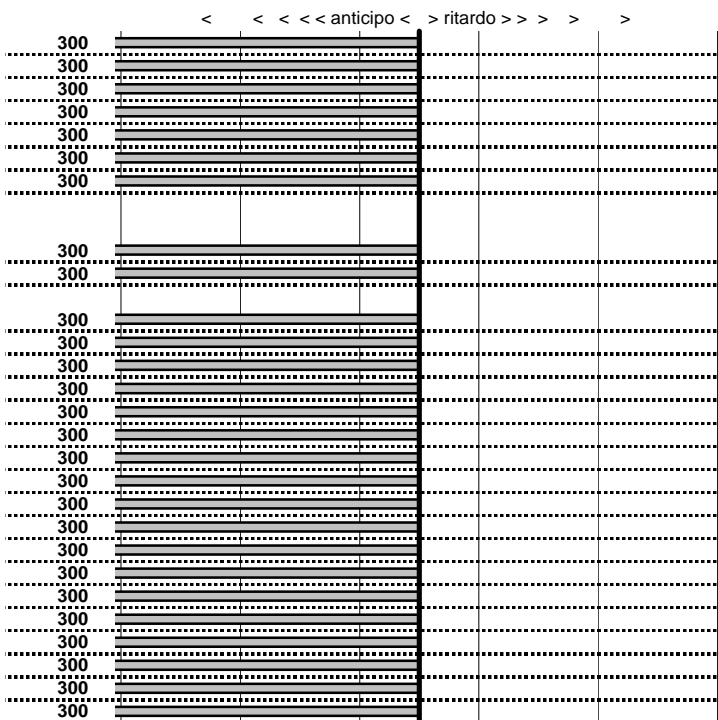

PC50-CAMPO STELLA	0:00:07,00	00:00:00,00	00:00:00,00	0:00:00,00
PC51-VALLOLINA Discr	0:09:16,00	00:00:00,00	00:00:00,00	0:00:00,00

PC53-VALLOLINA Discr	0:00:09,00	00:00:00,00	00:00:00,00	0:00:00,00
PC54-VALLOLINA Discr	0:00:06,00	00:00:00,00	00:00:00,00	0:00:00,00
PC55-CORSO SAN GIL	0:02:30,00	00:00:00,00	00:00:00,00	0:00:00,00
PC56-CORSO SAN GIL	0:00:10,00	00:00:00,00	00:00:00,00	0:00:00,00
PC57-CORSO SAN GIL	0:00:09,00	00:00:00,00	00:00:00,00	0:00:00,00
PC58-CORSO SAN GIL	0:00:08,00	00:00:00,00	00:00:00,00	0:00:00,00
PC59-CORSO SAN GIL	0:00:08,00	00:00:00,00	00:00:00,00	0:00:00,00
PC60-CORSO SAN GIL	0:00:09,00	00:00:00,00	00:00:00,00	0:00:00,00
PC61-CORSO SAN GIL	0:00:10,00	00:00:00,00	00:00:00,00	0:00:00,00
PC62-VALLOLINA Salit:	0:03:08,00	00:00:00,00	00:00:00,00	0:00:00,00
PC63-VALLOLINA Salit:	0:00:05,00	00:00:00,00	00:00:00,00	0:00:00,00
PC64-VALLOLINA Salit:	0:00:06,00	00:00:00,00	00:00:00,00	0:00:00,00
PC65-VALLOLINA Salit:	0:00:07,00	00:00:00,00	00:00:00,00	0:00:00,00
PC66-CAMPO STELLA	0:09:48,00	00:00:00,00	00:00:00,00	0:00:00,00
PC67-CAMPO STELLA	0:00:08,00	00:00:00,00	00:00:00,00	0:00:00,00
PC68-CAMPO STELLA	0:00:05,00	00:00:00,00	00:00:00,00	0:00:00,00
PC69-CAMPO STELLA	0:00:06,00	00:00:00,00	00:00:00,00	0:00:00,00
PC70-VALLOLINA Discr	0:09:16,00	00:00:00,00	00:00:00,00	0:00:00,00