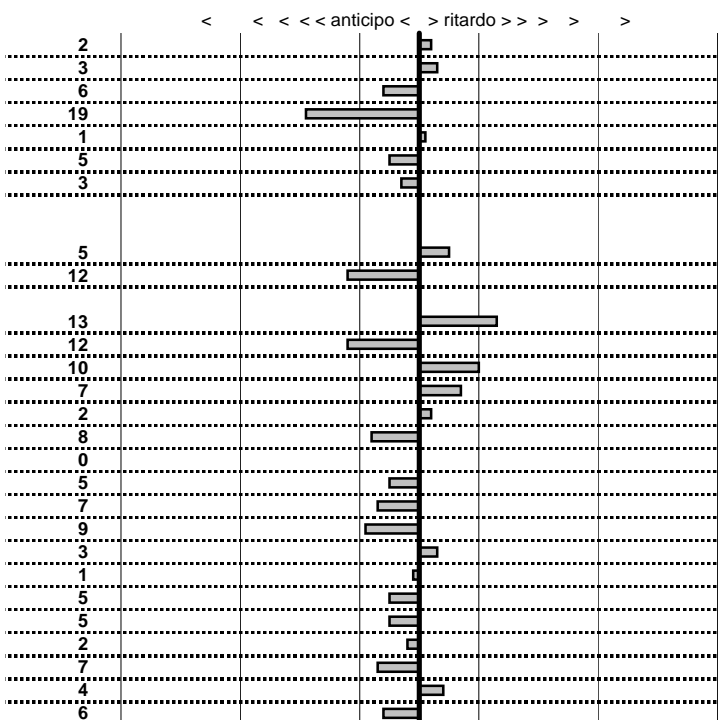

PC50-CAMPO STELLA	0:00:07,00	19:38:40,19	19:38:47,24	0:00:07,05
PC51-VALLOLINA Discr	0:09:16,00	19:38:47,24	19:48:03,12	0:09:15,88

PC53-VALLOLINA Discr	0:00:09,00	19:48:12,14	19:48:21,27	0:00:09,13
PC54-VALLOLINA Discr	0:00:06,00	19:48:21,27	19:48:27,15	0:00:05,88
PC55-CORSO SAN GIL	0:02:30,00	19:48:27,15	19:50:57,25	0:02:30,10
PC56-CORSO SAN GIL	0:00:10,00	19:50:57,25	19:51:07,32	0:00:10,07
PC57-CORSO SAN GIL	0:00:09,00	19:51:07,32	19:51:16,34	0:00:09,02
PC58-CORSO SAN GIL	0:00:08,00	19:51:16,34	19:51:24,26	0:00:07,92
PC59-CORSO SAN GIL	0:00:08,00	10:03:36,41	10:03:44,41	0:00:08,00
PC60-CORSO SAN GIL	0:00:09,00	10:03:44,41	10:03:53,36	0:00:08,95
PC61-CORSO SAN GIL	0:00:10,00	10:03:53,36	10:04:03,29	0:00:09,93
PC62-VALLOLINA Salit:	0:03:08,00	10:04:03,29	10:07:11,20	0:03:07,91
PC63-VALLOLINA Salit:	0:00:05,00	10:07:11,20	10:07:16,23	0:00:05,03
PC64-VALLOLINA Salit:	0:00:06,00	10:07:16,23	10:07:22,22	0:00:05,99
PC65-VALLOLINA Salit:	0:00:07,00	10:07:22,22	10:07:29,17	0:00:06,95
PC66-CAMPO STELLA	0:09:48,00	10:07:29,17	10:17:17,12	0:09:47,95
PC67-CAMPO STELLA	0:00:08,00	10:17:17,12	10:17:25,10	0:00:07,98
PC68-CAMPO STELLA	0:00:05,00	10:17:25,10	10:17:30,03	0:00:04,93
PC69-CAMPO STELLA	0:00:06,00	10:17:30,03	10:17:36,07	0:00:06,04
PC70-VALLOLINA Discr	0:09:16,00	10:17:36,07	10:26:52,01	0:09:15,94